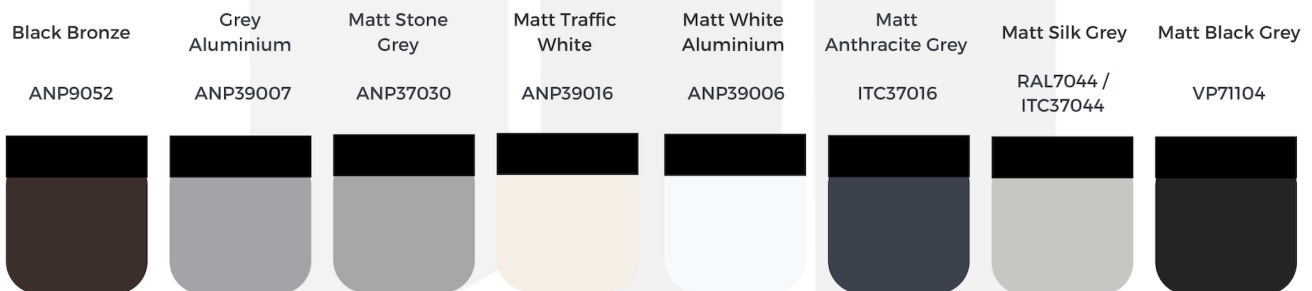

Standard Color Options

POWDER COATING COLORS BY ALUVENT

Non-Standard Color Options

Disclaimer: This guide was prepared to give you, our clients, a general indication of what our colors look like. One cannot, however, match a color off a computer screen, so please contact us to obtain a color swatch. Use that swatch to (as closely as possible) match the color you wish to get.